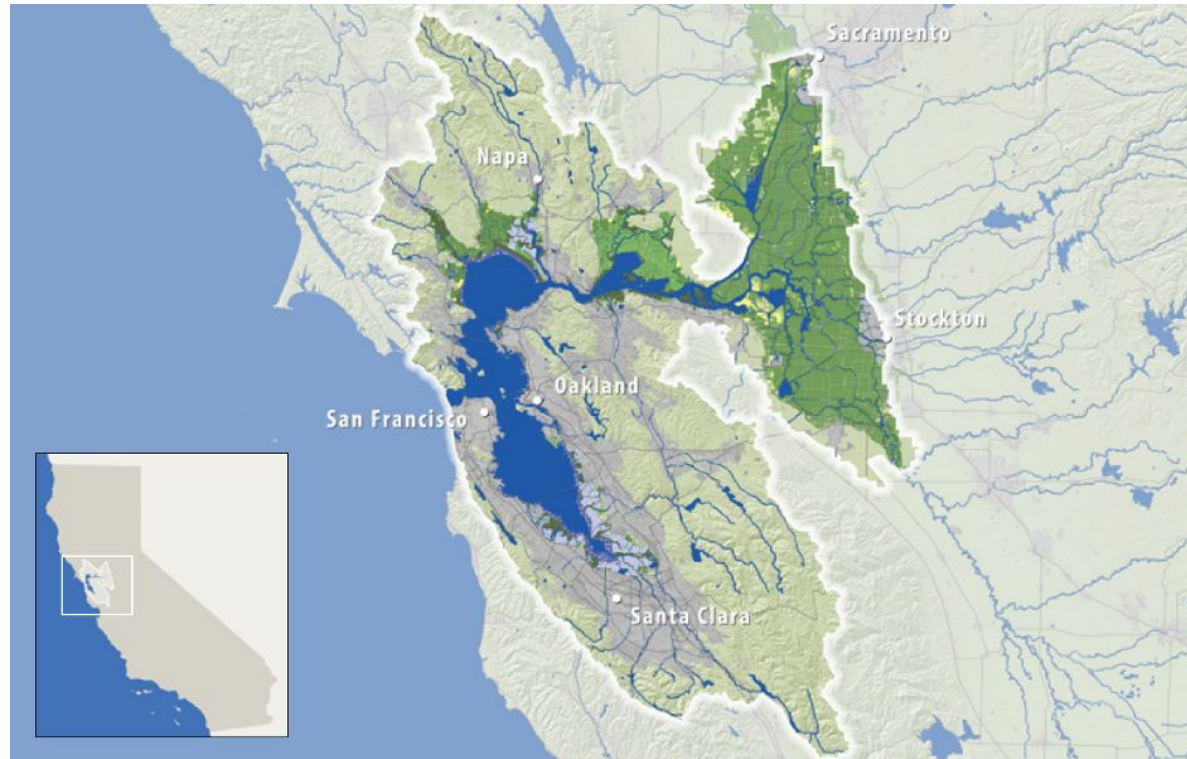

The Estuary Blueprint is...

Partnership in Action

San Francisco
ESTUARY PARTNERSHIP

The Estuary Blueprint is... Collaborative

The Estuary Blueprint is... Integrated

The Estuary Blueprint...

Addresses Our Most Urgent Challenges

The Estuary Blueprint...

Integrates Ecological and Social Resilience

The Estuary Blueprint is...

Aspirational

Yet Feasible

The Estuary Blueprint...

Holds Us All Accountable For The Future

Where do we want to be in 2050?